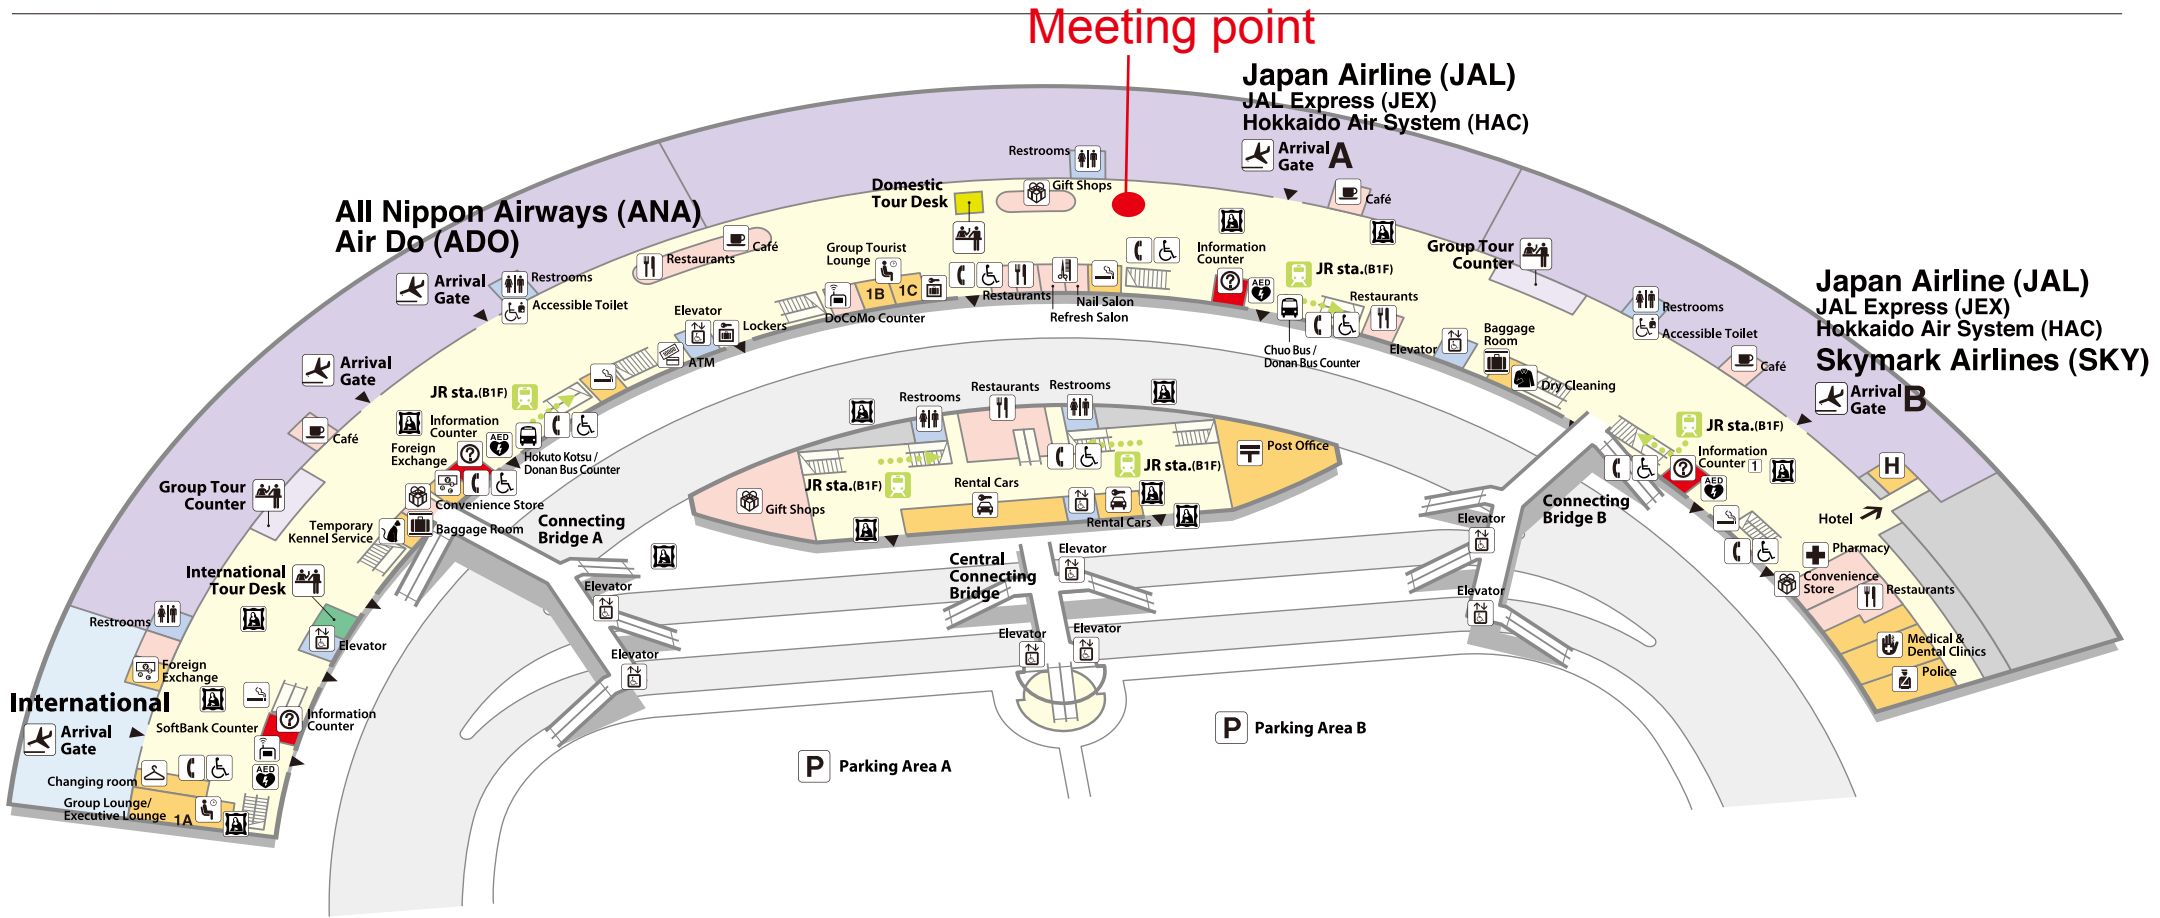

1F Arrival and Service Facilities

Fleur Gift Shops and Cafés

Meeting point

Japan Airline (JAL)
JAL Express (JEX)
Hokkaido Air System (HAC)

All Nippon Airways (ANA)
Air Do (ADO)

Japan Airline (JAL)
JAL Express (JEX)
Hokkaido Air System (HAC)
Skymark Airlines (SKY)

International

P Parking Area A

P Parking Area B

- | | | | | | |
|-------------------------|--------------------------|----------------------|--------------------------|-------------------|-------------------|
| Arrival Gate | Restrooms | Cell Phone Counter | Post Office | Barber/Hair Salon | Fine Arts/Gallery |
| Group Tour Counter | Accessible Toilet | Rental Cars | ATM | Dry Cleaning | AED |
| International Tour Desk | Elevator | Bus Information | Foreign Exchange | Gift Shops | Payphone |
| Domestic Tour Desk | Lockers | Group Tourist Lounge | Medical & Dental Clinics | Restaurants | Smoking Area |
| Information Counter | Baggage Room | Changing room | Police | Café | |
| Parking Area | Temporary Kennel Service | Hotel | Pharmacy | | |